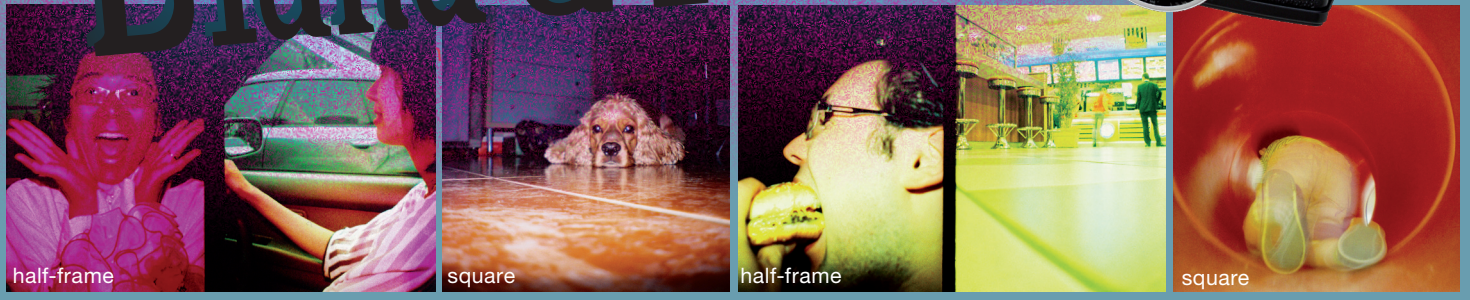

**lomography**

# MINI Diana & Flash

[www.lomography.com/dianamini](http://www.lomography.com/dianamini)

## MORE THAN JUST THE PETITE SISTER

The Diana Mini is remarkably reminiscent of the Diana F+ family, due to its retro body and unmistakable turquoise top. Weighing in at only 235g (about half a pound), it is adorably petite in comparison. The "Mini" moniker only describes its size, not its unrivalled possibilities: this tiny 35mm camera is packed with features like multiple frame formats, multi and long time exposures, overlapping images and cable release compatibility.

## SQUARE OR HALF?

But the creative options don't end here: just one flick of the fingertip and the Diana Mini joins the rare range of gadgets that can actually produce the very rare 35 mm square format and rectangular half-frame. Choose square format to pack up to 36 square shots on your film or shoot forever with the legendary half-frame option to have two shots side-by-side onto one exposure. This means you can hit the shutter button up to 72 times without changing film!