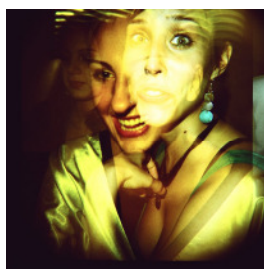

Lomography proudly presents: Diana+ Accessories

lomography

lomographische ag
hollergasse 41
a-1150 vienna, austria

t: +43-1-899 44 0
f: +43-1-899 44 22
orders@lomography.com
www.lomography.com

Diana Flash+

www.lomography.com/diana/products/diana-plus-flash

EAN no.: 9007710007627

Art.Nr.: hb700f

WS: 22,50 Euro net, MSRP: 50,00 Euro, Box: 12 pcs.

With the classic 1960s design Diana Flash+ you can take gorgeous images – day and night. Gel filters are included to flash some funky colours on your subject.