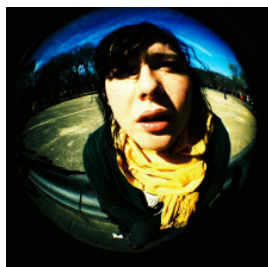

### Diana+ Splitzer

[www.lomography.com/diana/products/splitzer](http://www.lomography.com/diana/products/splitzer)

EAN no.: 9007710007870

Art.Nr.: h700split

WS: 5,40 Euro net, MSRP: 12,00 Euro

Slip the Splitzer easily on to the lens of your Diana+ or Diana F+ and twist the blades with your fingers. By slicing and dicing your photos, you can re-combine them to make something entirely new. With the Splitzer, your multiple-exposure opportunities are basically endless.

With the interchangeable Diana+ 20mm Fisheye Lens you can take super-wide pictures because each shot yields a 180° square image. People, animals or cities – with the Fisheye Lens everything gets hit by the fisheye effect.