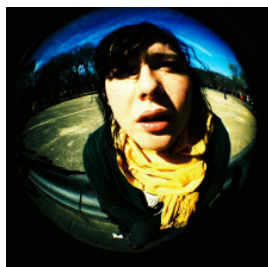

Diana+ Splitzer

www.lomography.com/diana/products/splitzer

EAN no.: 9007710007870

Art.Nr.: h700split

WS: 5,40 Euro net, MSRP: 12,00 Euro

Slip the Splitzer easily on to the lens of your Diana+ or Diana F+ and twist the blades with your fingers. By slicing and dicing your photos, you can re-combine them to make something entirely new. With the Splitzer, your multiple-exposure opportunities are basically endless.

Diana+ 20mm Fisheye Lens

www.lomography.com/diana/products/lenses/20mm-lens

EAN no.: 9007710007863

Art.Nr.: z710

WS: 15,80 Euro net, MSRP: 35,00 Euro, Box: 16 pcs.

With the interchangeable Diana+ 20mm Fisheye Lens you can take super-wide pictures because each shot yields a 180° square image. People, animals or cities – with the Fisheye Lens everything gets hit by the fisheye effect.