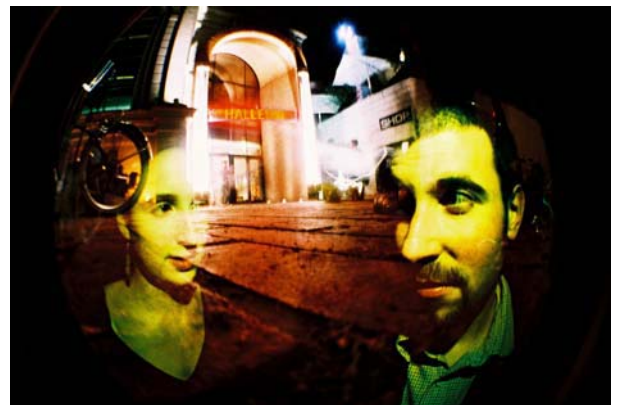

The follower of the Fisheye Compact Camera – the **Fisheye2 Camera** – provides you with all functions of its forerunner and much more:

- Fancy aluminium finishing
- Real fisheye view finder
- Multiple exposure function
- Longtime exposure function for smooth night shots
- Integrated flash AND standard hot - shoe for additional flash