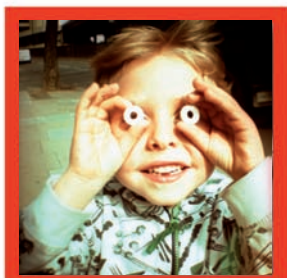

lomography

MINI Diana

www.lomography.com/dianamini

MORE THAN JUST THE PETITE SISTER

The Diana Mini is remarkably reminiscent of the Diana F+ family, due to its retro body and unmistakable turquoise top. Weighing in at only 235g (about half a pound), it is adorably petite in comparison. The "Mini" moniker only describes its size, not its unrivalled possibilities: this tiny 35mm camera is packed with features like multiple frame formats, multi and long time exposures, overlapping images, and cable release compatibility. All of these options serve as a vast source of inspiration. Apart from all these new features, the Diana Mini creates those soft, blurry, dreamy-toned Diana images that are traditional with the other Diana family members. The creative options don't end here: just one flick of the fingertip and the Diana Mini joins the rare range of gadgets that can actually produce the very special 35 mm square format or half-frame.

Exclusive 35mm square format

neat, proper, classy & very rare, up to 36 shots per film

Legendary half-frame

shoot forever: up to 72 shots per film

Not only can you fit many shots onto one roll of film, you can fit the Diana Mini into the tiniest pocket! There's no excuse to leave the Diana Mini at home; its ultra-handly, light and compact body fits into the smallest of spaces.